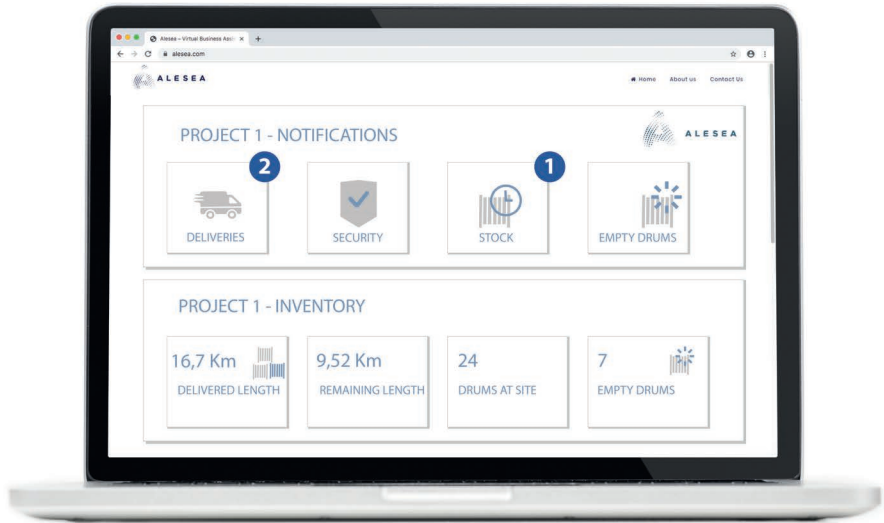

# THE REAL REVOLUTION.

virtual assistant  
for cable management

**Prysmian**  
Group

# ALESEA

Alesea uses a smart device specifically designed for accurate cable metering and its software is optimised for cable inventory management

Alesea is completely autonomous in collecting and updating information for You to see

Alesea is completely hassle free for You: no installation or maintenance required, just activate the service

Alesea uses mobile communications, meaning that it will work wherever Your cell phone does

Alesea is supported by a team of experts that helps You get the most value out of the data

The background of the entire page is a photograph of a server room with rows of blue server racks. Overlaid on this is a white network diagram consisting of circular nodes connected by thin white lines. In the foreground, a person's hands are visible, holding a silver smartphone. The person's left hand is at the bottom, and their right hand is at the top, with their index finger touching the screen. The lighting is bright, and the overall color palette is dominated by blues and greys, with the white network lines providing a high-tech aesthetic.